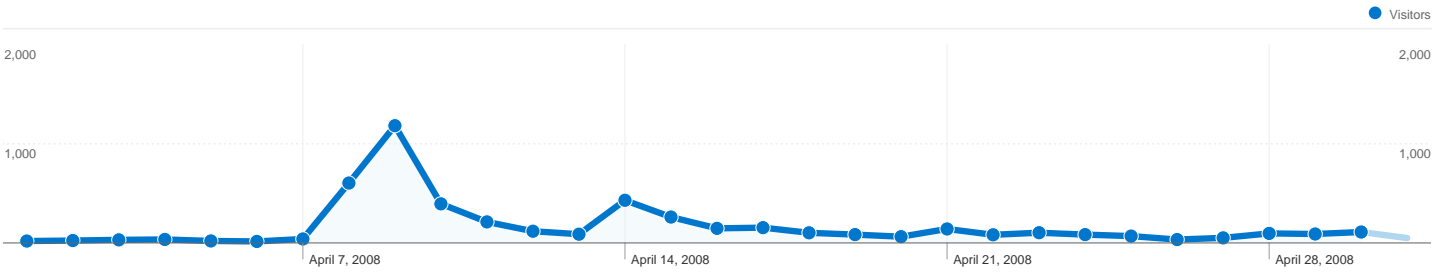

Site Usage

5,358 Visits

27.08% Bounce Rate

28,065 Pageviews

00:03:00 Avg. Time on Site

5.24 Pages/Visit

77.66% % New Visits

Visitors Overview

Visitors
4,184

Content Overview

Pages	Pageviews	% Pageviews
/	5,866	20.90%
/napredno-pretrazivanje/	3,501	12.47%
/hosting-tvrtke/	1,343	4.79%
/istekle-domene/	606	2.16%
/neogranicen-pristup-bazi/	463	1.65%

4,184 people visited this site

5,358 Visits

4,184 Absolute Unique Visitors

28,065 Pageviews

5.24 Average Pageviews

00:03:00 Time on Site

27.08% Bounce Rate

77.66% New Visits