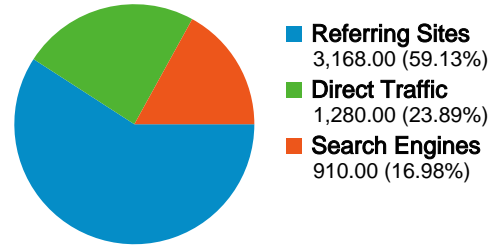

Top Traffic Sources

Sources	Visits	% visits	Keywords	Visits	% visits
(direct) ((none))	1,280	23.89%	whoishr	85	9.34%
google (organic)	901	16.82%	whois hr	46	5.05%
bug.hr (referral)	723	13.49%	whois	43	4.73%
ict.hr (referral)	325	6.07%	whois.com.hr	27	2.97%
tportal.hr (referral)	318	5.94%	arena.hr	9	0.99%