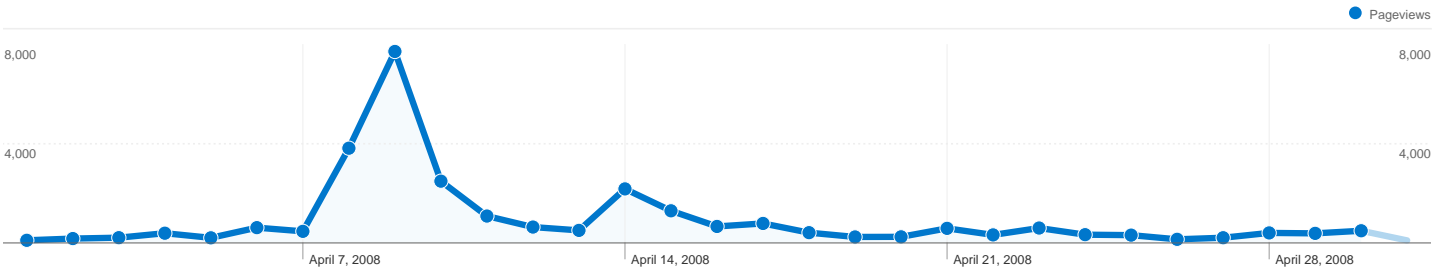

Pages on this site were viewed a total of 28,065 times

28,065 Pageviews

20,983 Unique Views

27.08% Bounce Rate

Top Content

Pages	Pageviews	% Pageviews
/	5,866	20.90%
/napredno-pretrazivanje/	3,501	12.47%
/hosting-tvrtke/	1,343	4.79%
/istekle-domene/	606	2.16%
/neogranicen-pristup-bazi/	463	1.65%