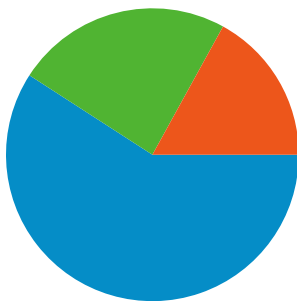

Traffic Sources Overview

- Referring Sites
  3,168.00 (59.13%)
- Direct Traffic
  1,280.00 (23.89%)
- Search Engines
  910.00 (16.98%)

Referring Sites

Source	Visits	% visits
bug.hr	723	22.82%
ict.hr	325	10.26%
tportal.hr	318	10.04%
net.hr	315	9.94%
pcchip.hr	169	5.33%