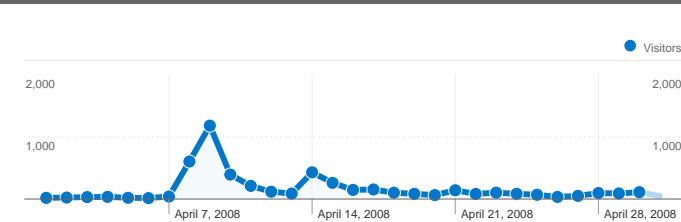

Site Usage

5,358 Visits

27.08% Bounce Rate

28,065 Pageviews

00:03:00 Avg. Time on Site

5.24 Pages/Visit

77.66% % New Visits

Visitors Overview

Visitors
4,184

Content Overview

Pages	Pageviews	% Pageviews
/	5,866	20.90%
/napredno-pretrazivanje/	3,501	12.47%
/hosting-tvrtke/	1,343	4.79%
/istekle-domene/	606	2.16%
/neogranicen-pristup-bazi/	463	1.65%

4,184 people visited this site

5,358 Visits

4,184 Absolute Unique Visitors

28,065 Pageviews

5.24 Average Pageviews

00:03:00 Time on Site

27.08% Bounce Rate

77.66% New Visits

Pages on this site were viewed a total of 28,065 times

 28,065 Pageviews

 20,983 Unique Views

 27.08% Bounce Rate

Top Content

Pages	Pageviews	% Pageviews
/	5,866	20.90%
/napredno-pretrazivanje/	3,501	12.47%
/hosting-tvrtke/	1,343	4.79%
/istekle-domene/	606	2.16%
/neogranicen-pristup-bazi/	463	1.65%