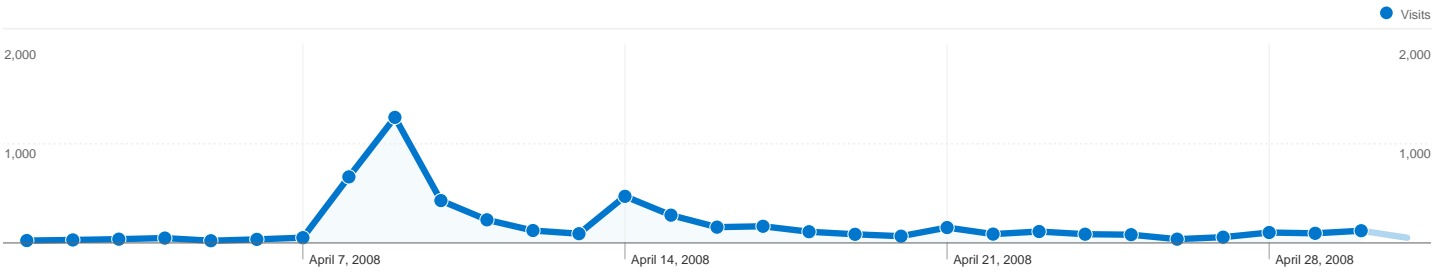

All traffic sources sent a total of 5,358 visits

- 23.89% Direct Traffic
- 59.13% Referring Sites
- 16.98% Search Engines