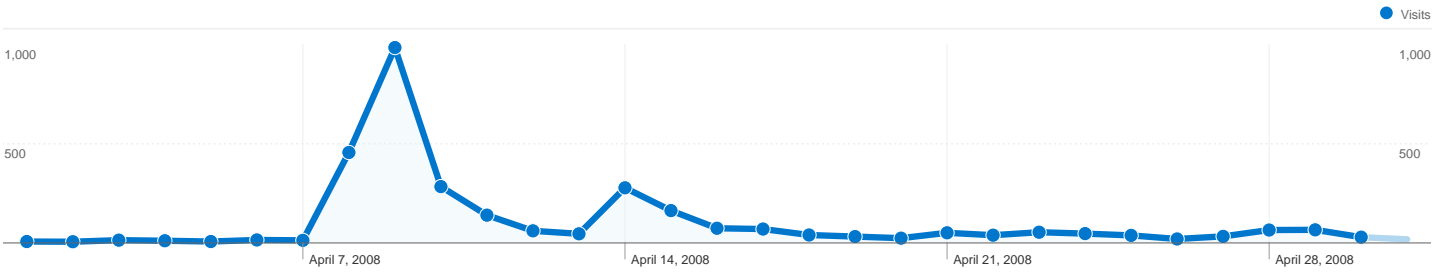

Site Usage

5,358 Visits

27.08% Bounce Rate

28,065 Pageviews

00:03:00 Avg. Time on Site

5.24 Pages/Visit

77.66% % New Visits

Visitors Overview

4,184 people visited this site

5,358 Visits

4,184 Absolute Unique Visitors

28,065 Pageviews

5.24 Average Pageviews

00:03:00 Time on Site

27.08% Bounce Rate

77.66% New Visits

Pages on this site were viewed a total of 28,065 times

 28,065 Pageviews

 20,983 Unique Views

 27.08% Bounce Rate

Top Content

Pages	Pageviews	% Pageviews
/	5,866	20.90%
/napredno-pretrazivanje/	3,501	12.47%
/hosting-tvrtke/	1,343	4.79%
/istekle-domene/	606	2.16%
/neogranicen-pristup-bazi/	463	1.65%