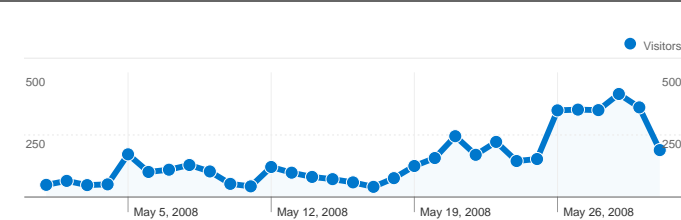

Site Usage

4,957 Visits

55.40% Bounce Rate

13,768 Pageviews

00:01:31 Avg. Time on Site

2.78 Pages/Visit

82.17% % New Visits

Visitors Overview

Visitors
4,210

Content Overview

Pages	Pageviews	% Pageviews
/	1,990	14.45%
/napredno-pretrazivanje/	1,229	8.93%
/hosting-tvrtke/	352	2.56%
/neogranicen-pristup-bazi/	144	1.05%
/istekle-domene/	135	0.98%