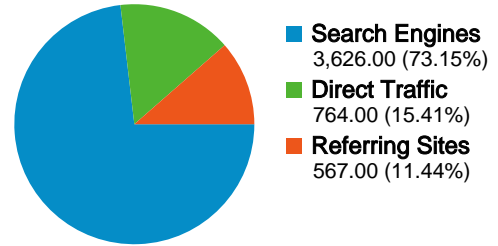

13,768 Pageviews

2.78 Average Pageviews

00:01:31 Time on Site

55.40% Bounce Rate

82.17% New Visits

Technical Profile

Browser	Visits	% visits	Connection Speed	Visits	% visits
Internet Explorer	2,706	54.59%	DSL	2,924	58.99%
Firefox	2,034	41.03%	Unknown	1,588	32.04%
Opera	147	2.97%	T1	220	4.44%
Safari	52	1.05%	Dialup	188	3.79%
Mozilla	17	0.34%	Cable	33	0.67%

All traffic sources sent a total of 4,957 visits

-  15.41% Direct Traffic
-  11.44% Referring Sites
-  73.15% Search Engines

Top Traffic Sources

Sources	Visits	% visits	Keywords	Visits	% visits
google (organic)	3,618	72.99%	whois	115	3.17%
(direct) ((none))	764	15.41%	whoishr	60	1.65%
bug.hr (referral)	105	2.12%	whois hr	56	1.54%
net.hr (referral)	80	1.61%	whois.com.hr	54	1.49%
grejp.com (referral)	70	1.41%	nike.hr	22	0.61%