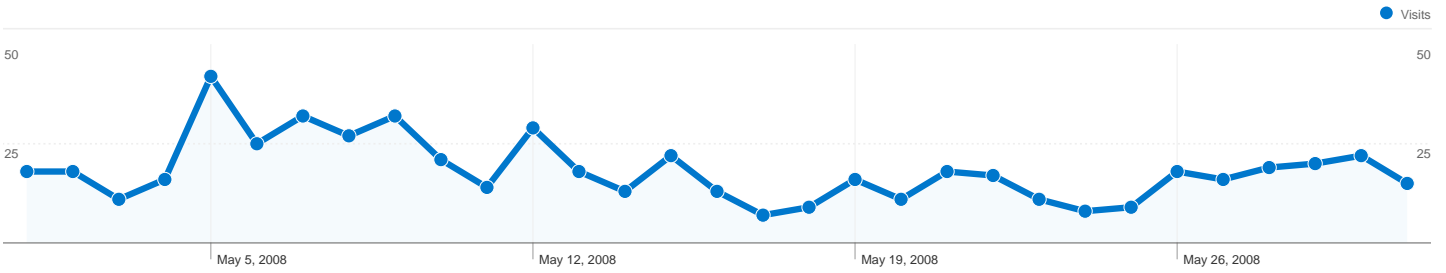

Site Usage

4,957 Visits

55.40% Bounce Rate

13,768 Pageviews

00:01:31 Avg. Time on Site

2.78 Pages/Visit

82.17% % New Visits

Visitors Overview

Pages on this site were viewed a total of 13,768 times

 **13,768 Pageviews**

 **10,384 Unique Views**

 **55.40% Bounce Rate**

Top Content

Pages	Pageviews	% Pageviews
/	1,990	14.45%
/napredno-pretrazivanje/	1,229	8.93%
/hosting-tvrtke/	352	2.56%
/neogranicen-pristup-bazi/	144	1.05%
/istekle-domene/	135	0.98%