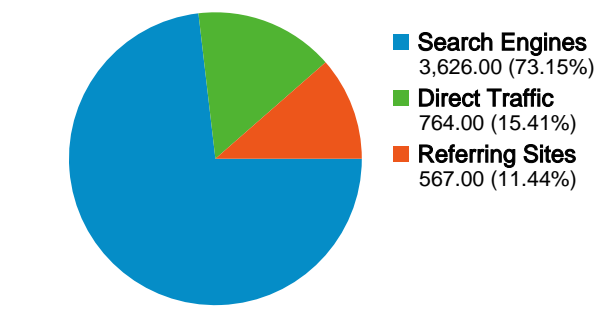

Traffic Sources Overview

Referring Sites

Source	Visits	% visits
bug.hr	105	18.52%
net.hr	80	14.11%
grejp.com	70	12.35%
pcchip.hr	41	7.23%
fiuhost.hr	27	4.76%