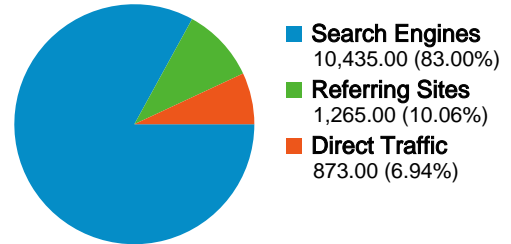

Referring Sites

Source	Visits	% visits
bug.hr	280	22.13%
tportal.hr	200	15.81%
net.hr	161	12.73%
business.hr	86	6.80%
ict.hr	78	6.17%

**10,932 people visited this site**

**12,573** Visits

**10,932** Absolute Unique Visitors

**32,296** Pageviews

**2.57** Average Pageviews

**00:01:15** Time on Site

**60.71%** Bounce Rate

**84.10%** New Visits

**Technical Profile**

Browser	Visits	% visits	Connection Speed	Visits	% visits
Internet Explorer	7,119	56.62%	DSL	7,351	58.47%
Firefox	4,977	39.58%	Unknown	4,069	32.36%
Opera	306	2.43%	T1	654	5.20%
Safari	134	1.07%	Dialup	360	2.86%
Mozilla	27	0.21%	Cable	130	1.03%

All traffic sources sent a total of 12,573 visits

 6.94% Direct Traffic

 10.06% Referring Sites

 83.00% Search Engines