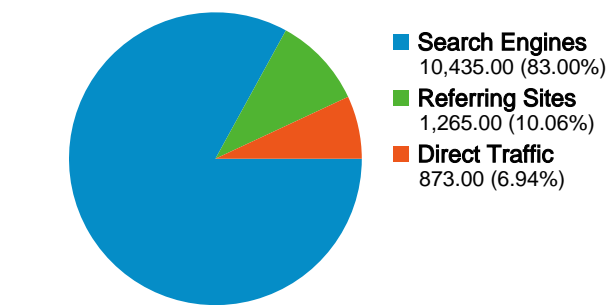

Site Usage

12,573 Visits

60.71% Bounce Rate

32,296 Pageviews

00:01:15 Avg. Time on Site

2.57 Pages/Visit

84.10% % New Visits

Visitors Overview

Visitors  
10,932

Content Overview

Pages	Pageviews	% Pageviews
/	3,170	9.82%
/napredno-pretrazivanje/	1,529	4.73%
/top-hosting-tvrtke/	829	2.57%
/hosting-tvrtke/	606	1.88%
/mediji-o-projektu/	300	0.93%

Traffic Sources Overview

All traffic sources sent a total of 12,573 visits

 6.94% Direct Traffic

 10.06% Referring Sites

 83.00% Search Engines

Pages on this site were viewed a total of 32,296 times

 32,296 Pageviews

 25,019 Unique Views

 60.71% Bounce Rate