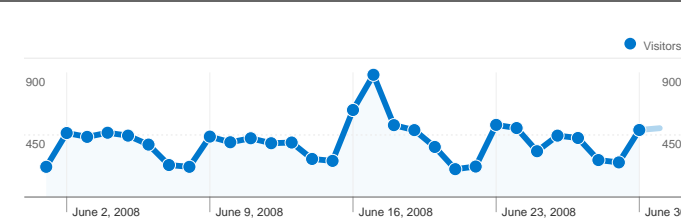

Site Usage

12,573 Visits

60.71% Bounce Rate

32,296 Pageviews

00:01:15 Avg. Time on Site

2.57 Pages/Visit

84.10% % New Visits

Visitors Overview

Visitors  
10,932

Content Overview

Pages	Pageviews	% Pageviews
/	3,170	9.82%
/napredno-pretrazivanje/	1,529	4.73%
/top-hosting-tvrtke/	829	2.57%
/hosting-tvrtke/	606	1.88%
/mediji-o-projektu/	300	0.93%

Traffic Sources Overview

All traffic sources sent a total of 12,573 visits

 6.94% Direct Traffic

 10.06% Referring Sites

 83.00% Search Engines

Pages on this site were viewed a total of 32,296 times

 32,296 Pageviews

 25,019 Unique Views

 60.71% Bounce Rate