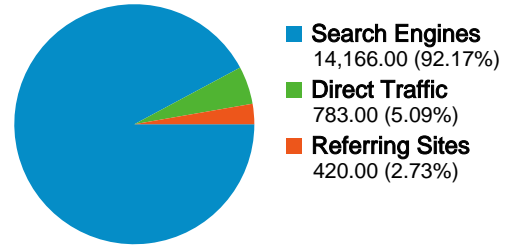

Browser	Visits	% visits	Connection Speed	Visits	% visits
Internet Explorer	9,294	60.47%	DSL	9,639	62.72%
Firefox	5,487	35.70%	Unknown	4,331	28.18%
Opera	396	2.58%	T1	737	4.80%
Safari	133	0.87%	Dialup	464	3.02%
Mozilla	48	0.31%	Cable	191	1.24%

All traffic sources sent a total of 15,369 visits

5.09% Direct Traffic

2.73% Referring Sites

92.17% Search Engines