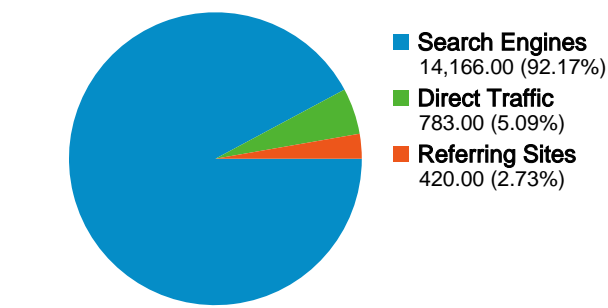

Traffic Sources Overview

Referring Sites

Source	Visits	% visits
google.hr	68	16.19%
fiuhost.hr	41	9.76%
grejp.com	31	7.38%
74.125.39.104	29	6.90%
209.85.135.104	22	5.24%