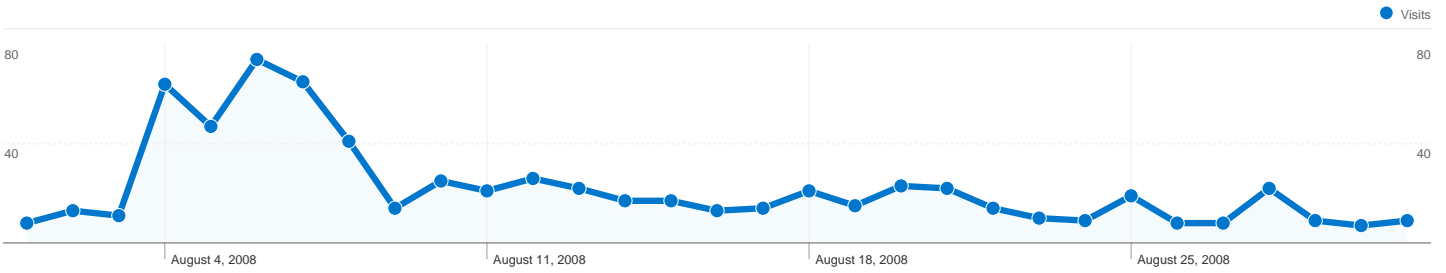

Pages on this site were viewed a total of 29,476 times

29,476 Pageviews

22,681 Unique Views

64.30% Bounce Rate

Top Content

Pages	Pageviews	% Pageviews
/	2,012	6.83%
/top-hosting-tvrtke/	1,123	3.81%
/napredno-pretrazivanje/	1,041	3.53%
/hosting-tvrtke/	575	1.95%
/neogranicen-pristup-bazi/	256	0.87%

Referring sites sent 688 visits via 68 sources

Site Usage

Visits 688 % of Site Total: 5.27%	Pages/Visit 4.19 Site Avg: 2.26 (85.44%)	Avg. Time on Site 00:02:16 Site Avg: 00:00:59 (133.13%)	% New Visits 74.42% Site Avg: 82.30% (-9.57%)	Bounce Rate 32.70% Site Avg: 64.30% (-49.14%)	
Source	Visits	Pages/Visit	Avg. Time on Site	% New Visits	Bounce Rate
net.hr	109	6.84	00:03:20	88.07%	19.27%
tportal.hr	90	4.51	00:02:38	81.11%	27.78%
ict.hr	87	4.26	00:02:35	79.31%	20.69%
biznisblog.com	43	3.30	00:03:31	46.51%	37.21%
pcchip.hr	43	4.60	00:02:29	83.72%	25.58%
google.hr	42	2.55	00:00:56	76.19%	61.90%
209.85.135.104	38	2.05	00:00:27	86.84%	63.16%
fiuhost.hr	30	3.93	00:00:34	0.00%	0.00%
bug.hr	20	3.55	00:02:49	40.00%	10.00%
grejp.com	18	4.94	00:02:26	83.33%	22.22%