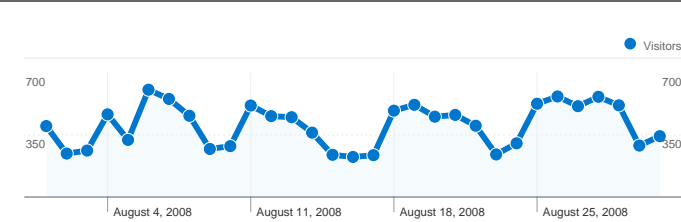

Site Usage

13,053 Visits

64.30% Bounce Rate

29,476 Pageviews

00:00:59 Avg. Time on Site

2.26 Pages/Visit

82.30% % New Visits

Visitors Overview

Visitors
11,546

Content Overview

Pages	Pageviews	% Pageviews
/	2,012	6.83%
/top-hosting-tvrtke/	1,123	3.81%
/napredno-pretrazivanje/	1,041	3.53%
/hosting-tvrtke/	575	1.95%
/neogranicen-pristup-bazi/	256	0.87%

All traffic sources sent a total of 13,053 visits

5.13% Direct Traffic

5.27% Referring Sites

89.60% Search Engines

- Search Engines
11,695.00 (89.60%)
- Referring Sites
688.00 (5.27%)
- Direct Traffic
670.00 (5.13%)

Pages on this site were viewed a total of 29,476 times

29,476 Pageviews

22,681 Unique Views

64.30% Bounce Rate

Top Content

Pages	Pageviews	% Pageviews
/	2,012	6.83%
/top-hosting-tvrtke/	1,123	3.81%
/napredno-pretrazivanje/	1,041	3.53%
/hosting-tvrtke/	575	1.95%
/neogranicen-pristup-bazi/	256	0.87%