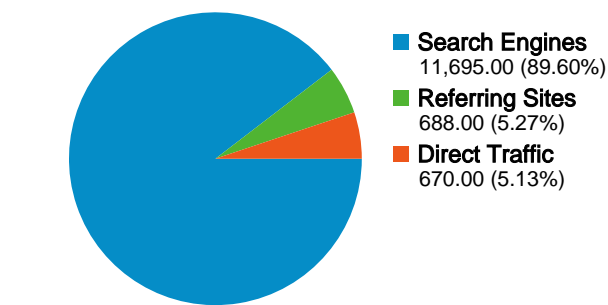

Traffic Sources Overview

Referring Sites

Source	Visits	% visits
net.hr	109	15.84%
tportal.hr	90	13.08%
ict.hr	87	12.65%
biznisblog.com	43	6.25%
pcchip.hr	43	6.25%