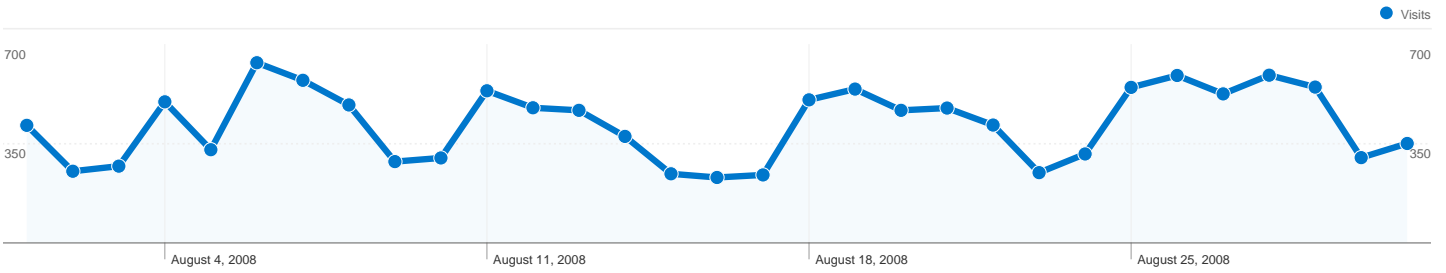

Site Usage

13,053 Visits

64.30% Bounce Rate

29,476 Pageviews

00:00:59 Avg. Time on Site

2.26 Pages/Visit

82.30% % New Visits

Visitors Overview

 **11,546** Absolute Unique Visitors

 **29,476** Pageviews

 **2.26** Average Pageviews

 **00:00:59** Time on Site

 **64.30%** Bounce Rate

 **82.30%** New Visits

Technical Profile

Browser	Visits	% visits	Connection Speed	Visits	% visits
Internet Explorer	7,690	58.91%	DSL	8,641	66.20%
Firefox	4,842	37.09%	Unknown	3,335	25.55%
Opera	362	2.77%	T1	548	4.20%
Safari	111	0.85%	Dialup	354	2.71%
Mozilla	35	0.27%	Cable	169	1.29%

All traffic sources sent a total of 13,053 visits

5.13% Direct Traffic

5.27% Referring Sites

89.60% Search Engines

- Search Engines
11,695.00 (89.60%)
- Referring Sites
688.00 (5.27%)
- Direct Traffic
670.00 (5.13%)