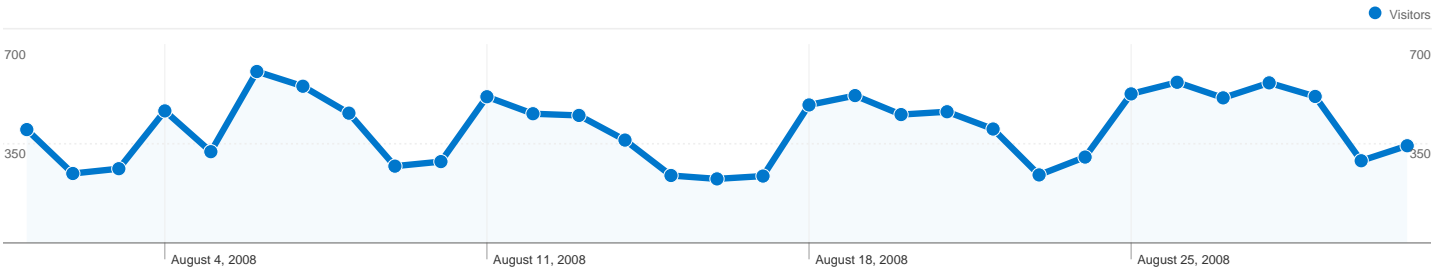

11,546 people visited this site

13,053 Visits

11,546 Absolute Unique Visitors

29,476 Pageviews

2.26 Average Pageviews

00:00:59 Time on Site

64.30% Bounce Rate

82.30% New Visits

Technical Profile

Browser	Visits	% visits	Connection Speed	Visits	% visits
Internet Explorer	7,690	58.91%	DSL	8,641	66.20%
Firefox	4,842	37.09%	Unknown	3,335	25.55%
Opera	362	2.77%	T1	548	4.20%
Safari	111	0.85%	Dialup	354	2.71%
Mozilla	35	0.27%	Cable	169	1.29%