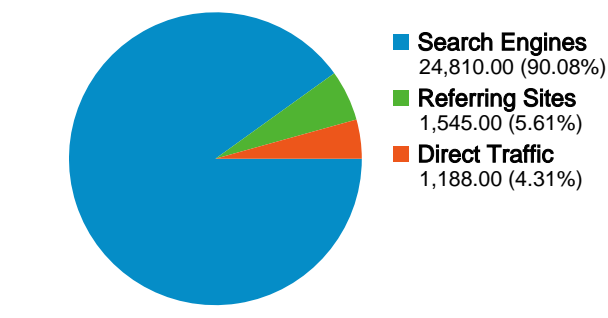

Traffic Sources Overview

Referring Sites

Source	Visits	% visits
net.hr	322	20.84%
bug.hr	216	13.98%
tportal.hr	175	11.33%
ict.hr	109	7.06%
plus.hr	108	6.99%