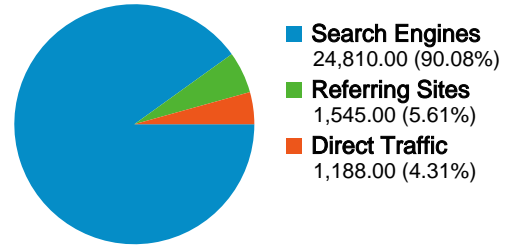

Traffic Sources Overview

Referring Sites

Source	Visits	% visits
net.hr	322	20.84%
bug.hr	216	13.98%
tportal.hr	175	11.33%
ict.hr	109	7.06%
plus.hr	108	6.99%

23,961 people visited this site

27,543 Visits

23,961 Absolute Unique Visitors

57,072 Pageviews

2.07 Average Pageviews

00:00:58 Time on Site

66.72% Bounce Rate

80.11% New Visits

Technical Profile

Browser	Visits	% visits	Connection Speed	Visits	% visits
Internet Explorer	15,606	56.66%	DSL	14,443	52.44%
Firefox	10,400	37.76%	Unknown	10,651	38.67%
Opera	763	2.77%	T1	1,448	5.26%
Chrome	356	1.29%	Dialup	622	2.26%
Safari	339	1.23%	Cable	371	1.35%

All traffic sources sent a total of 27,543 visits

-  4.31% Direct Traffic
-  5.61% Referring Sites
-  90.08% Search Engines

Top Traffic Sources

Sources	Visits	% visits	Keywords	Visits	% visits
google (organic)	24,667	89.56%	whois	173	0.70%
(direct) ((none))	1,188	4.31%	whois hr	172	0.69%
net.hr (referral)	322	1.17%	schhh.com.hr	135	0.54%
bug.hr (referral)	216	0.78%	lesnina.hr	106	0.43%
tportal.hr (referral)	175	0.64%	chat.com.hr	85	0.34%