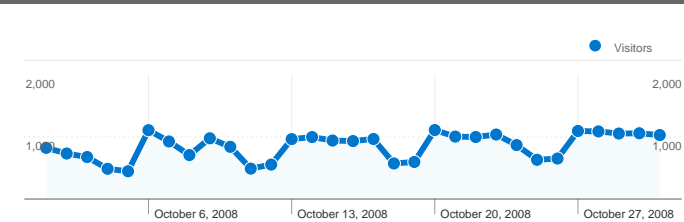

Site Usage

27,543 Visits

66.72% Bounce Rate

57,072 Pageviews

00:00:58 Avg. Time on Site

2.07 Pages/Visit

80.11% % New Visits

Visitors Overview

Visitors
23,961

Content Overview

Pages	Pageviews	% Pageviews
/	3,421	5.99%
/napredno-pretrazivanje/	1,473	2.58%
/top-hosting-tvrtke/	1,297	2.27%
/plugin-za-pretrazivanje/	1,072	1.88%
/hosting-tvrtke/	814	1.43%