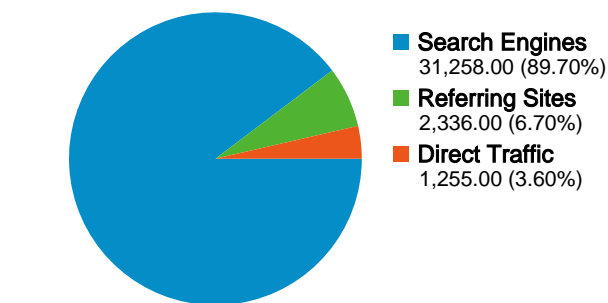

Traffic Sources Overview

Top Content

Page	Pageviews	% visits
/napredno-pretrazivanje/	3,236	4.80%
/	3,145	4.67%
/top-hosting-tvrtke/	1,252	1.86%
/hosting-tvrtke/	794	1.18%
/kuponi-za-popuste/	740	1.10%