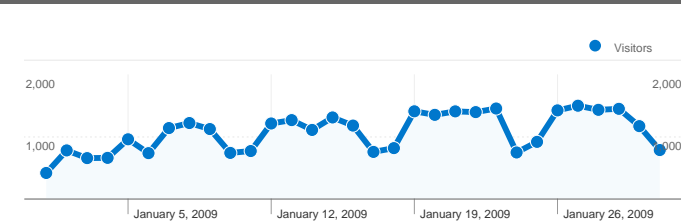

Site Usage

34,849 Visits

68.83% Bounce Rate

67,365 Pageviews

00:00:54 Avg. Time on Site

1.93 Pages/Visit

78.56% % New Visits

Visitors Overview

**30,353 people visited this site**

 **34,849** Visits

 **30,353** Absolute Unique Visitors

 **67,365** Pageviews

 **1.93** Average Pageviews

 **00:00:54** Time on Site

 **68.83%** Bounce Rate

 **78.56%** New Visits

**All traffic sources sent a total of 34,849 visits**

-  **3.60%** Direct Traffic
-  **6.70%** Referring Sites
-  **89.70%** Search Engines