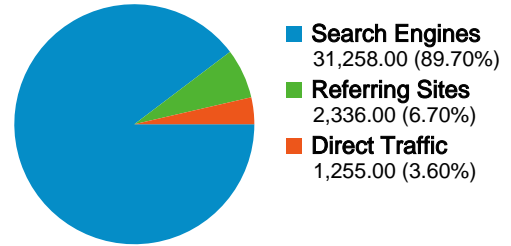

**30,353 people visited this site**

 **34,849** Visits

 **30,353** Absolute Unique Visitors

 **67,365** Pageviews

 **1.93** Average Pageviews

 **00:00:54** Time on Site

 **68.83%** Bounce Rate

 **78.56%** New Visits

**All traffic sources sent a total of 34,849 visits**

-  **3.60%** Direct Traffic
-  **6.70%** Referring Sites
-  **89.70%** Search Engines