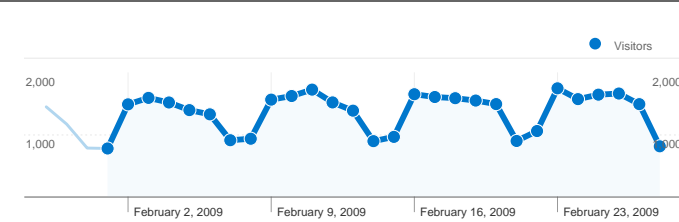

Site Usage

40,014 Visits

69.53% Bounce Rate

73,959 Pageviews

00:00:51 Avg. Time on Site

1.85 Pages/Visit

77.90% % New Visits

Visitors Overview

Visitors
34,961

Referring Sites

Source	Visits	% visits
susjedi.com.hr	1,242	38.33%
net.hr	900	27.78%
images.google.hr	262	8.09%
209.85.129.132	183	5.65%
plus.hr	155	4.78%

Traffic Sources Overview

Top Content

34,961 people visited this site

40,014 Visits

34,961 Absolute Unique Visitors

73,959 Pageviews

1.85 Average Pageviews

00:00:51 Time on Site

69.53% Bounce Rate

77.90% New Visits