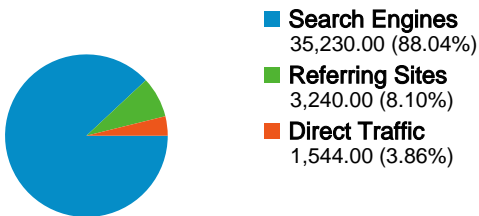

Site Usage

40,014 Visits

69.53% Bounce Rate

73,959 Pageviews

00:00:51 Avg. Time on Site

1.85 Pages/Visit

77.90% % New Visits

Visitors Overview

Visitors
34,961

Referring Sites

Source	Visits	% visits
susjedi.com.hr	1,242	38.33%
net.hr	900	27.78%
images.google.hr	262	8.09%
209.85.129.132	183	5.65%
plus.hr	155	4.78%

Traffic Sources Overview

Top Content

34,961 people visited this site

40,014 Visits

34,961 Absolute Unique Visitors

73,959 Pageviews

1.85 Average Pageviews

00:00:51 Time on Site

69.53% Bounce Rate

77.90% New Visits

All traffic sources sent a total of 40,014 visits

 3.86% Direct Traffic

 8.10% Referring Sites

 88.04% Search Engines

■ Search Engines
35,230.00 (88.04%)

■ Referring Sites
3,240.00 (8.10%)

■ Direct Traffic
1,544.00 (3.86%)