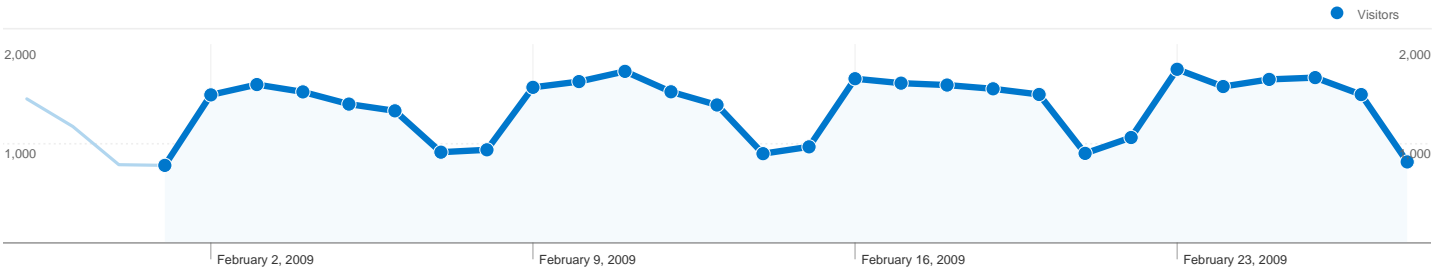

Site Usage

40,014 Visits

69.53% Bounce Rate

73,959 Pageviews

00:00:51 Avg. Time on Site

1.85 Pages/Visit

77.90% % New Visits

Visitors Overview

Visitors
34,961

Referring Sites

Source	Visits	% visits
susjedi.com.hr	1,242	38.33%
net.hr	900	27.78%
images.google.hr	262	8.09%
209.85.129.132	183	5.65%
plus.hr	155	4.78%

Traffic Sources Overview

Top Content

34,961 people visited this site

40,014 Visits

34,961 Absolute Unique Visitors

73,959 Pageviews

1.85 Average Pageviews

00:00:51 Time on Site

69.53% Bounce Rate

77.90% New Visits