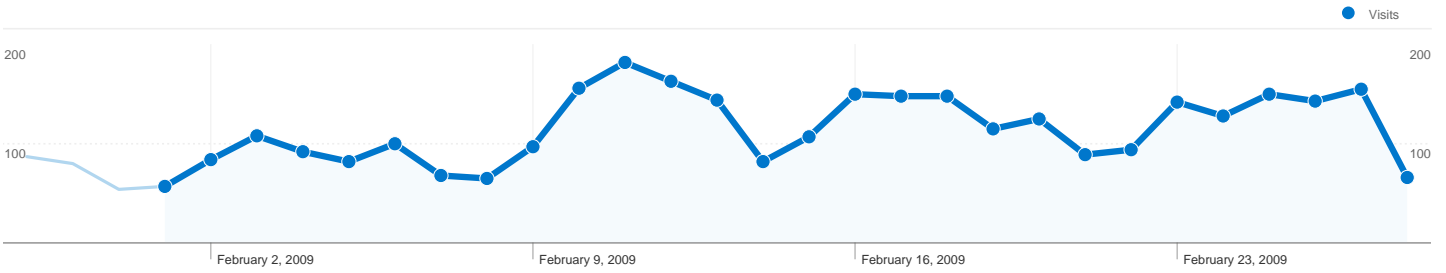

Referring sites sent 3,240 visits via 112 sources

Site Usage

Visits 3,240 % of Site Total: 8.10%	Pages/Visit 1.93 Site Avg: 1.85 (4.62%)	Avg. Time on Site 00:01:04 Site Avg: 00:00:51 (25.81%)	% New Visits 78.21% Site Avg: 77.90% (0.40%)	Bounce Rate 66.94% Site Avg: 69.53% (-3.71%)	
Source	Visits	Pages/Visit	Avg. Time on Site	% New Visits	Bounce Rate
susjedi.com.hr	1,242	2.01	00:01:09	76.73%	64.41%
net.hr	900	1.64	00:00:50	84.56%	78.22%
images.google.hr	262	1.67	00:00:52	86.64%	70.23%
209.85.129.132	183	2.24	00:00:49	76.50%	65.03%
plus.hr	155	2.16	00:01:51	65.81%	52.26%
google.hr	84	1.71	00:00:33	71.43%	70.24%
images.google.com	56	1.59	00:00:11	100.00%	69.64%
google.com	28	1.86	00:00:14	75.00%	57.14%
webmajstori.net	25	3.00	00:00:29	24.00%	12.00%
images.google.ba	24	1.42	00:00:09	100.00%	70.83%

1 - 10 of 112