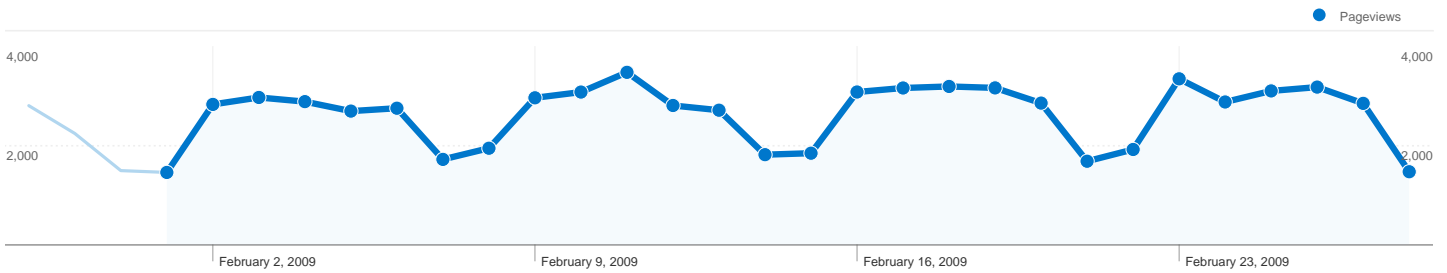

21,661 pages were viewed a total of 73,959 times

Content Performance

Pageviews 73,959 % of Site Total: 100.00%	Unique Pageviews 58,187 % of Site Total: 100.00%	Avg. Time on Page 00:01:00 Site Avg: 00:01:00 (0.00%)	Bounce Rate 69.53% Site Avg: 69.53% (0.00%)	% Exit 54.10% Site Avg: 54.10% (0.00%)	$ Index $0.00 Site Avg: $0.00 (0.00%)	
Page	Pageviews	Unique Pageviews	Avg. Time on Page	Bounce Rate	% Exit	$ Index
/napredno-pretrazivanje/	3,815	2,835	00:00:48	69.89%	44.25%	$0.00
/	3,054	2,421	00:00:28	17.30%	17.71%	$0.00
/kuponi-za-popuste/	1,477	1,334	00:01:13	90.82%	62.22%	$0.00
/top-hosting-tvrtke/	895	559	00:00:26	52.88%	17.88%	$0.00
/kontakt/	828	711	00:00:22	60.87%	13.89%	$0.00
/hosting-tvrtke/	618	355	00:00:30	47.83%	9.55%	$0.00
/neogranicen-pristup-bazi/	608	471	00:00:20	42.86%	11.51%	$0.00
/mediji-o-projektu/	354	314	00:00:34	55.56%	15.82%	$0.00
/domena/hkms.hr	344	230	00:01:21	57.64%	60.47%	$0.00
/savjetodavne-usluge/	318	244	00:00:27	33.33%	9.75%	$0.00

1 - 10 of 21,661