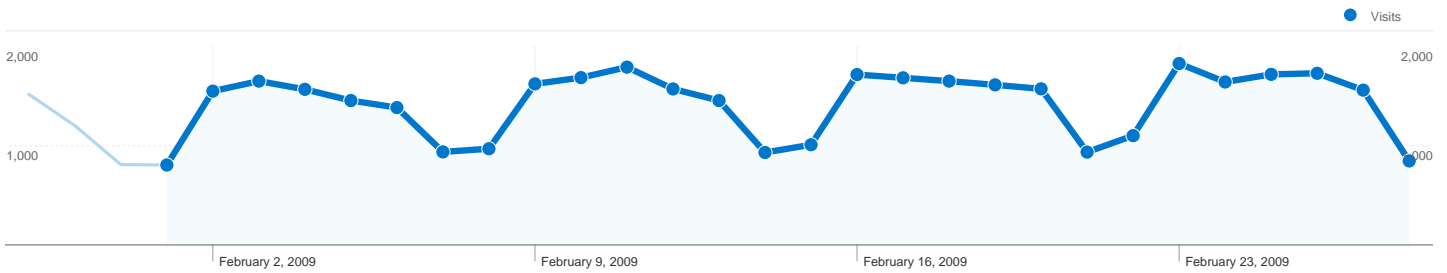

All traffic sources sent a total of 40,014 visits

3.86% Direct Traffic

8.10% Referring Sites

88.04% Search Engines

■ Search Engines
35,230.00 (88.04%)

■ Referring Sites
3,240.00 (8.10%)

■ Direct Traffic
1,544.00 (3.86%)

Top Traffic Sources

Sources	Visits	% visits	Keywords	Visits	% visits
google (organic)	35,126	87.78%	whois hr	203	0.58%
(direct) ((none))	1,544	3.86%	whois	153	0.43%
susjedi.com.hr (referral)	1,242	3.10%	midiken	104	0.30%
net.hr (referral)	900	2.25%	chat.com.hr	87	0.25%
images.google.hr (referral)	262	0.65%	www.uredjenazemlja.hr	83	0.24%