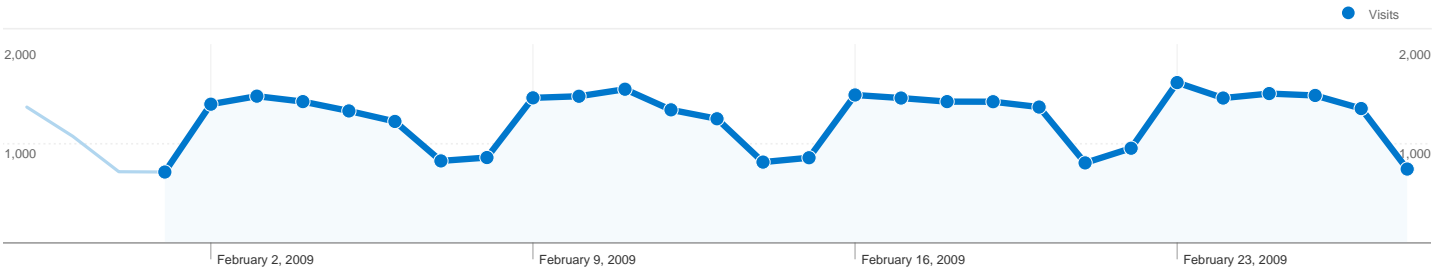

google sent 35,128 total visits via 23,594 keywords

Site Usage

Visits 35,128 % of Site Total: 87.79%	Pages/Visit 1.81 Site Avg: 1.85 (-2.15%)	Avg. Time on Site 00:00:48 Site Avg: 00:00:51 (-5.65%)	% New Visits 78.22% Site Avg: 77.90% (0.42%)	Bounce Rate 70.63% Site Avg: 69.53% (1.58%)	
Keyword	Visits	Pages/Visit	Avg. Time on Site	% New Visits	Bounce Rate
whois hr	203	4.53	00:04:01	54.68%	7.39%
whois	153	3.27	00:01:33	64.71%	26.14%
midiken	104	1.35	00:00:23	83.65%	81.73%
chat.com.hr	84	1.98	00:00:49	71.43%	66.67%
www.uredjenazemlja.hr	83	4.17	00:02:07	74.70%	34.94%
ispace	81	1.57	00:00:23	88.89%	75.31%
significo	76	1.47	00:00:59	86.84%	75.00%
www.hkms.hr	76	2.22	00:01:46	60.53%	50.00%
air albatros	68	1.66	00:00:40	72.06%	75.00%
hzzz	63	1.48	00:00:10	80.95%	80.95%
1 - 10 of 23,594