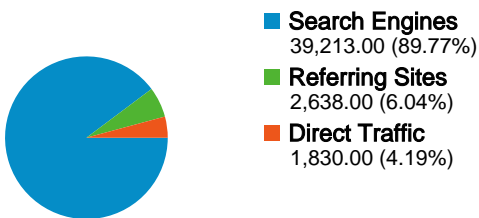

Site Usage

43,681 Visits

70.56% Bounce Rate

80,205 Pageviews

00:00:55 Avg. Time on Site

1.84 Pages/Visit

75.97% % New Visits

Visitors Overview

Visitors  
37,879

Referring Sites

Source	Visits	% visits
susjedi.com.hr	1,204	45.64%
images.google.hr	397	15.05%
plus.hr	201	7.62%
net.hr	151	5.72%
209.85.129.132	135	5.12%

Traffic Sources Overview

Top Content