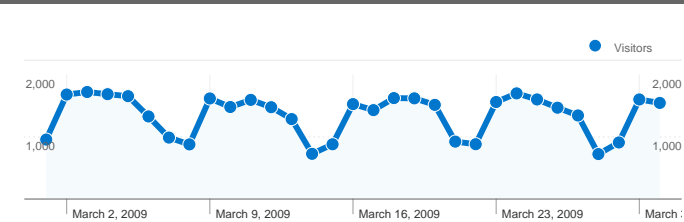

Site Usage

43,681 Visits

70.56% Bounce Rate

80,205 Pageviews

00:00:55 Avg. Time on Site

1.84 Pages/Visit

75.97% % New Visits

Visitors Overview

Visitors  
37,879

Referring Sites

Source	Visits	% visits
susjedi.com.hr	1,204	45.64%
images.google.hr	397	15.05%
plus.hr	201	7.62%
net.hr	151	5.72%
209.85.129.132	135	5.12%

Traffic Sources Overview

Top Content