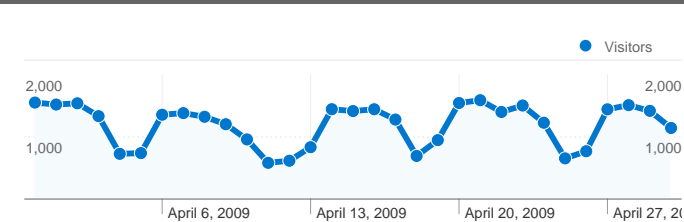

Site Usage

38,541 Visits

71.60% Bounce Rate

68,367 Pageviews

00:00:46 Avg. Time on Site

1.77 Pages/Visit

74.66% % New Visits

Visitors Overview

Visitors  
33,731

Referring Sites

Source	Visits	% visits
susjedi.com.hr	724	39.80%
images.google.hr	381	20.95%
plus.hr	137	7.53%
209.85.129.132	136	7.48%
images.google.com	79	4.34%

Traffic Sources Overview