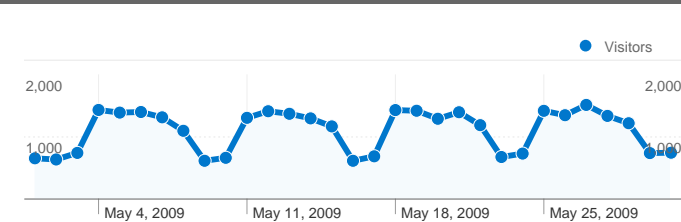

Site Usage

35,606 Visits

71.40% Bounce Rate

62,450 Pageviews

00:00:48 Avg. Time on Site

1.75 Pages/Visit

73.20% % New Visits

Visitors Overview

Visitors
31,083

Referring Sites

Source	Visits	% visits
susjedi.com.hr	1,048	47.81%
images.google.hr	476	21.72%
plus.hr	116	5.29%
209.85.129.132	96	4.38%
images.google.com	81	3.70%

Traffic Sources Overview