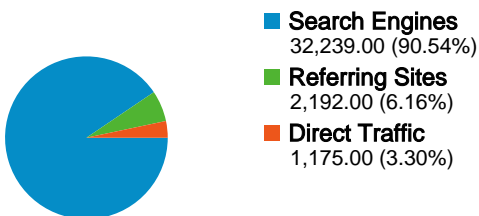

Site Usage

35,606 Visits

71.40% Bounce Rate

62,450 Pageviews

00:00:48 Avg. Time on Site

1.75 Pages/Visit

73.20% % New Visits

Visitors Overview

Visitors
31,083

Referring Sites

Source	Visits	% visits
susjedi.com.hr	1,048	47.81%
images.google.hr	476	21.72%
plus.hr	116	5.29%
209.85.129.132	96	4.38%
images.google.com	81	3.70%

Traffic Sources Overview