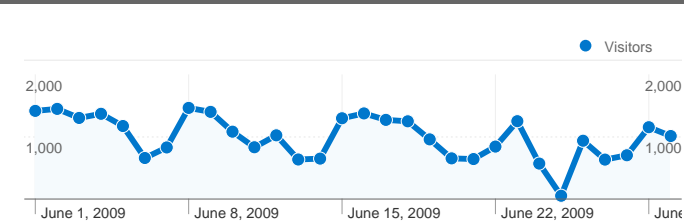

Site Usage

31,106 Visits

71.56% Bounce Rate

54,169 Pageviews

00:00:46 Avg. Time on Site

1.74 Pages/Visit

72.98% % New Visits

Visitors Overview

Visitors  
27,378

Referring Sites

Source	Visits	% visits
susjedi.com.hr	1,395	58.89%
images.google.hr	354	14.94%
209.85.129.132	102	4.31%
plus.hr	77	3.25%
images.google.com	71	3.00%

Traffic Sources Overview